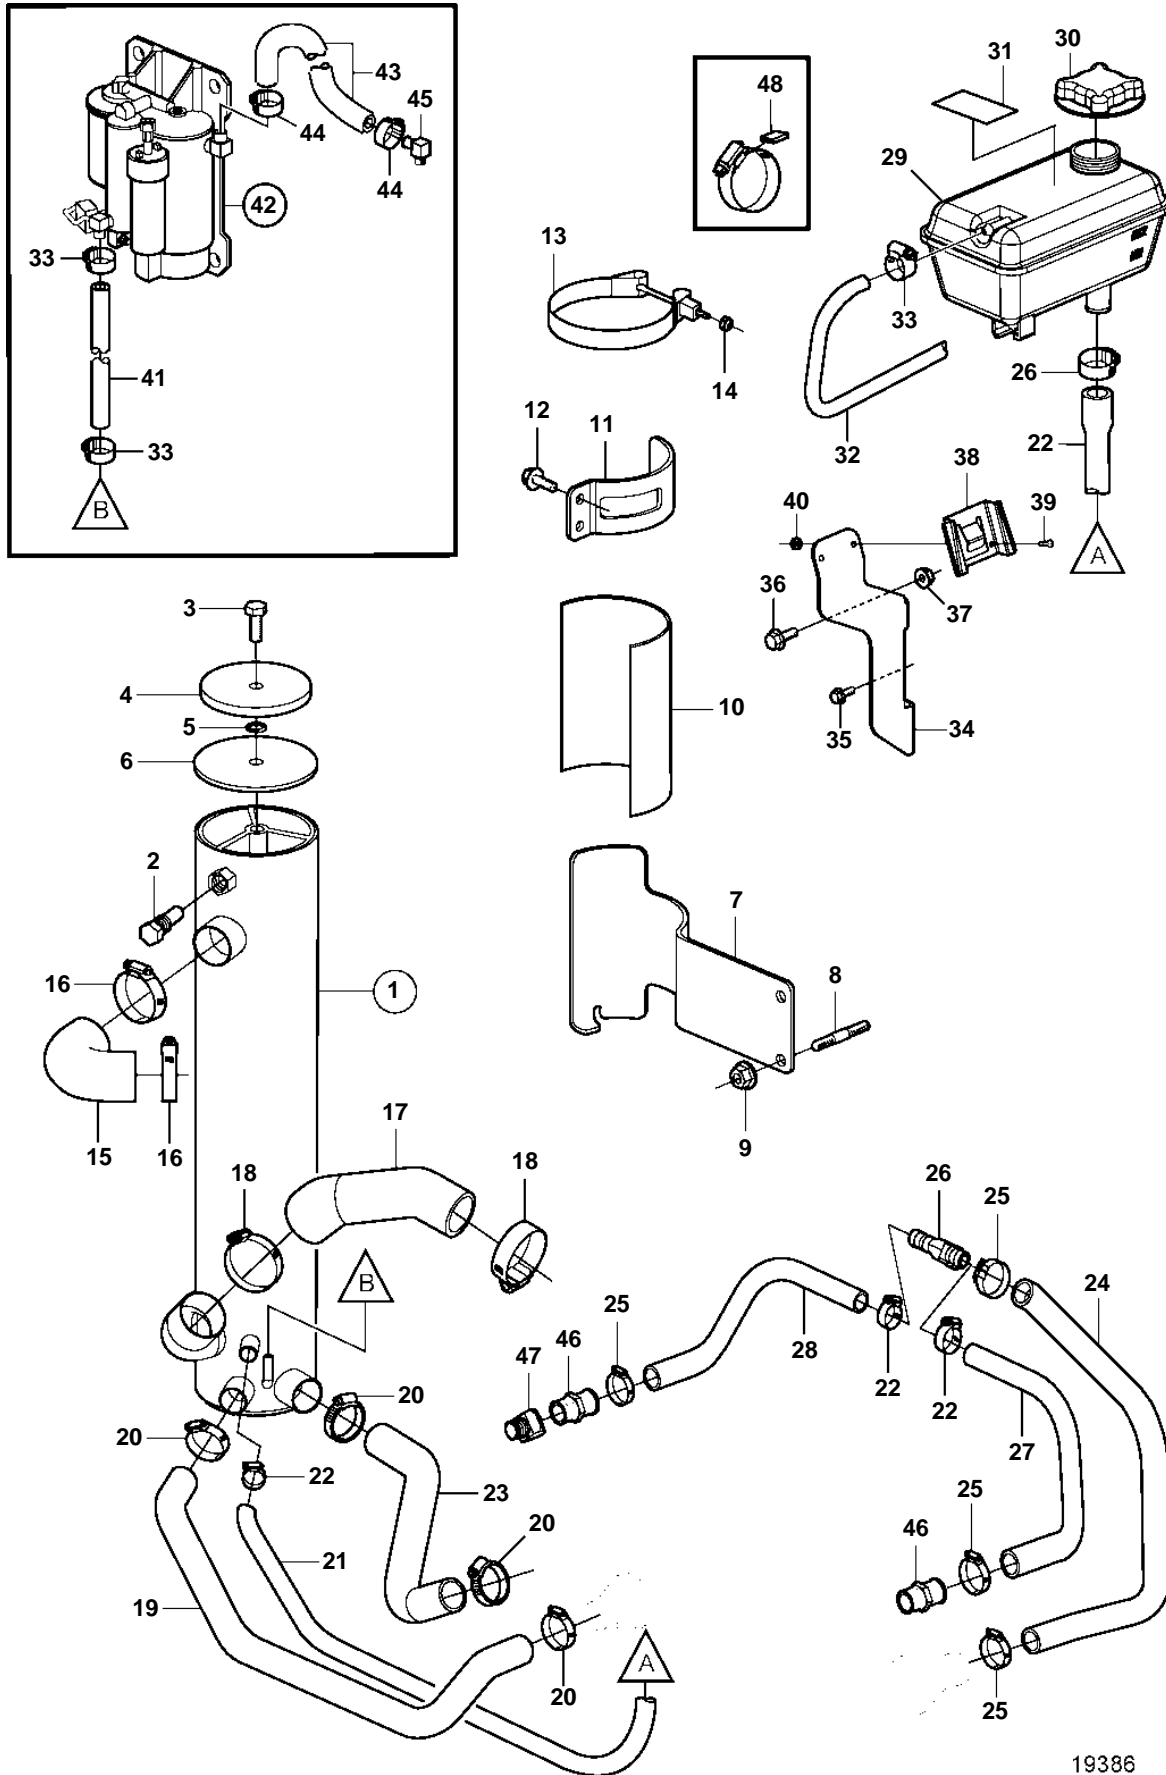

8.1Gi-BF, 8.1Gi-CF, 8.1Gi-DF, 8.1GXi-AF, 8.1GXi-BF, 8.1GXi-CF, DPX375-BF, DPX375-CF, DPX420-BF, DPX420-CF

19386

8.1Gi-BF, 8.1Gi-CF,8.1Gi-DF, 8.1GXi-AF, 8.1GXi-BF, 8.1GXi-CF, DPX375-BF, DPX375-CF, DPX420-BF, DPX420-CF

REF	PART NO.	QTY	DESCRIPTION	NOTES
1	3860907	1	Heat exchanger	
2	3858995	1	• Anode	
3	3858994	2	• Screw	
4	3858992	2	• Cover	
5	983191	2	• O-ring	
6	3858993	2	• Gasket	
7	3860905	1	Bracket	
8	983613	2	Stud	
9	971095	2	Nut	
10	3861042	1	Gasket	
11	3860962	1	Bracket	
12	946440	2	Flange screw	
13	3858551	2	Clamp	
14		2	• Nut	NOT SERVICED
15	3860914	1	Hose	
16	3850422	2	Clamp	
17	3860915	1	Hose	
18	3852098	2	Clamp	
19	3860911	1	Hose	
20	3853786	4	Clamp	
21	3860908	1	Hose	
22	3853780	3	Clamp	
23	3860910	1	Hose	
24	3860949	1	Hose	
25	3852602	5	Clamp	
26	3860469	1	Hose connection	
27	3860912	1	Hose	PORT
28	3862499	1	Hose	STARBOARD
29	861105	1	Expansion tank	
30	1674083	1	Pressure cap	
31	3858552	1	Decal	WARNING!
32	3860957	1	Hose	
33	3860413	3	Clamp	
34	3860906	1	Bracket	
35	946544	2	Flange screw	
36	946173	1	Flange screw	
37	945408	1	Flange nut	
38	3857422	1	Bracket	
39	950004	2	Screw	
40	942205	2	Lock nut	
41	3860589	1	Hose	
42		1	Fuel pump	
43	3860410	1	Hose	
44	3860413	2	Clamp	
45	3853597	1	Elbow	
46	3861159	2	Nipple	
47	983563	1	Elbow	
48	3858532	X	Cover	W=0.465" (11.8mm)
	3861999	X	Cover	W=0.300" (7.6mm)